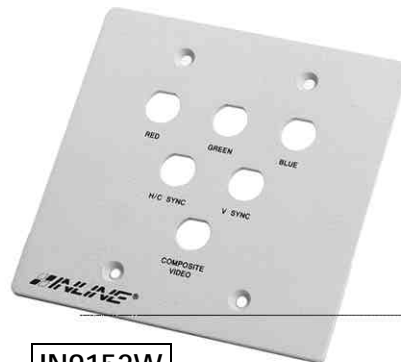

IN9151 / IN9152

BNC Wall Plates

IN9151W

IN9152W

IN9151B

IN9152B

- Wall Plates Mount In Standard Double Gang Outlet Box
- Available in Two Finishes:
 - Off White (Cool Gray 2)
 - Black Anodized
- Available With or Without Female BNC Connectors Installed
- Six Holes for BNC Connectors
- IN9002 Chassis Mount Female to Female BNC Barrels Mount on Wall Plate Allowing Easy Installation: Installers Terminate Coax Cables Inside Junction Box Using Standard Male BNC Connectors
- Wall Plates Available With Other Finishes and Pre-Punched Holes for a Variety of A/V Connectors - Call INLINE for Ordering Information

IN9151B: Black Wall Plate with (6) IN9002
IN9151W: White Wall Plate with (6) IN9002
IN9152B: Black Wall Plate Only
IN9152W: White Wall Plate Only
IN9002: Chassis Mount BNC Barrels, 6-Pack

INLINE, INC.
1901 E. Lambert Road, Suite 110
La Habra, CA 90631