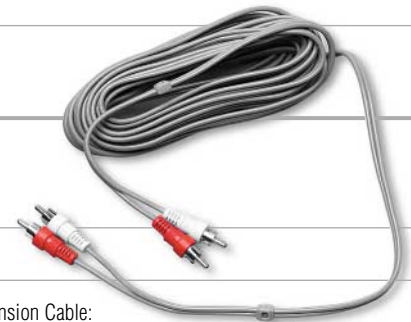

IN8700

STEREO AUDIO CABLES

The IN8700 Series stereo audio cables are designed to interconnect line level audio signals between audio equipment inputs and outputs. These cables feature

separate conductors to carry the left and right audio signals and are terminated with high quality RCA male connectors color coded red and white.

ORDER INFORMATION

IN8706	Stereo Audio Extension Cable: 2 RCA Male to 2 RCA Male, 6'
IN8710	Stereo Audio Extension Cable: 2 RCA Male to 2 RCA Male, 10'

IN8725	Stereo Audio Extension Cable: 2 RCA Male to 2 RCA Male, 25'

IN8900

STEREO AUDIO + VIDEO CABLES

The IN8900 Series cables are deluxe interconnect cables for composite video and stereo audio. The thicker conductor is a 75 Ω 20 AWG coax cable specially designed to carry a composite video signal.

The two thinner conductors are designed to carry stereo audio line level signals. The cables are terminated with three high quality RCA male connectors on each end and are color coded yellow, red and white.