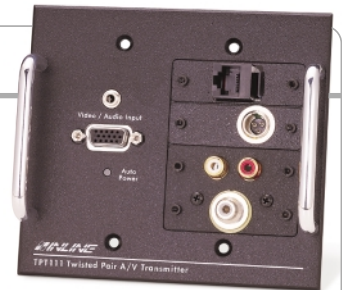

Twisted Pair Transmitter with Extended Range — Single-Gang

- TPT101XR Transmitter works with TPR101XR to Provide Excellent Image Quality with up to 1000' of Standard CAT 5 Cable

- Compact Transmitter Installs in a Single Gang Junction Box — Ideal for Mounting in a Wall, Podium, Table Top or Other Presentation Furniture

- No Local Power Required — Unit Receives Power From TPR101 Receiver Over CAT5 Cable
- Available in Black or White Finish

TPT111XR

Twisted Pair Transmitter with Extended Range and Modular A/V Faceplate — Two-Gang

- TPT111XR Transmitter works with TPR101XR to Provide Excellent Image Quality with up to 1000' of Standard CAT 5 Cable
- Compact Transmitter Installs in a Two Gang Junction Box — Ideal for Mounting in a Wall, Podium, Table Top or Other Presentation Furniture

- Optional Buffered Local Monitor Output Available in Two Versions:  
**Front Panel:**  
 15-Pin HD Female Connector on A/V Connector Plate  
**Rear Panel:**  
 5 Female BNC on 6" Pigtails

- Audio Buffering Circuitry for 2 Audio Signals: Accepts Unbalanced Stereo Audio and Converts to Balanced Audio
- Modular Faceplate Accepts up to 4 A/V Connector Modules
- No Local Power Required — Unit Receives Power From TPR101XR Receiver Over CAT5 Cable