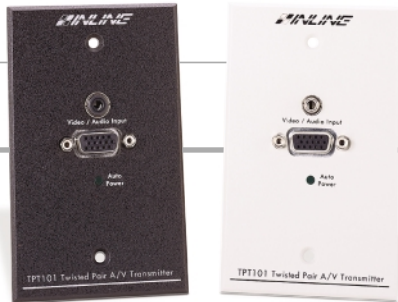

XR SERIES

New XR Series Extended Range Twisted Pair Transmitters and Receivers Send 1024 x 768 Resolution Signals up to 1000' on Standard CAT5 Cable with Excellent Quality!

- Transmit High Resolution Computer Video and One or Two Stereo Audio Signals on CAT5 Cables
- Standard TPT / TPR Transmitters and Receivers Operate with 50 – 500' of CAT5 Cable
- New XR Series Transmitters and Receivers Operate with 200' – 1000' of CAT5 Cable
- Individual Red / Green / Blue Skew Controls (An INLINE Exclusive) — Adjust for the Inter-Pair Timing Delays found in Long CAT5 Cable Runs. These Controls Ensure Excellent Performance with Virtually any CAT5 Cable (*Specialized Media-Grade CAT5 Cables Not Required*)
- Sophisticated Cable EQ Circuitry with Separate High Frequency and Low Frequency Controls.
- Ground Loop Rejection — TPT / TPR System Design Prevents Video Ground Loop and Ground Noise Problems
- Audio Buffering / Balancing — Unbalanced Stereo Audio Input Signals are Converted to Balanced Audio
- Remote Power — TPT Transmitters Can Operate Without a Local Power Supply, Receiving Power from the TPR101 Receiver Over the CAT5 Cable.

TPT121 / TPT121XR

TPT121 – Twisted Pair Transmitter
TPT121XR – Twisted Pair Transmitter – Extended Range

- New Table Top / Rack Mount Version of TPT Transmitter offers Flexible Installation Options:

1) Place on a Table Top
2) Mount to Any Surface Using Optional "L" Brackets
3) 3 Units Rack-Mount Side-By-Side in a 1U Rack Space Using Optional Rack Shelf

- Send High Resolution Video and Two Stereo Audio Signals over CAT5 Cables
- No Local Power Required — Unit Receives Power From TPR101 Receiver Over CAT5 Cable
- Two Versions Feature Specialized Cable Compensation to Support